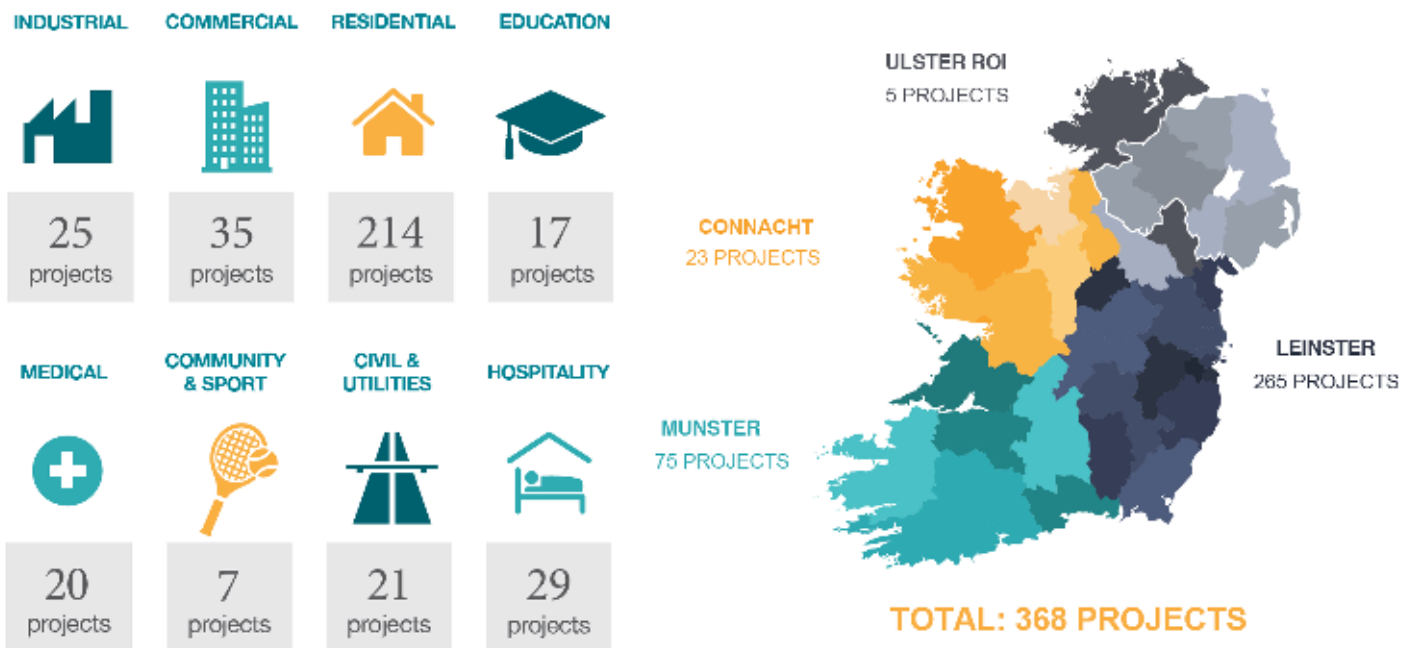

INTRODUCTION

COVID-19 ON-SITE RECOMMENCEMENTS

Following on from the original CIS On-Site Recommencements Report from the 14th May, the CIS Research Team have continued an extensive exercise to get in contact with our network of industry contacts to further update and confirm their intention to recommence work On-Site following the Covid-19 lockdown.

Our researchers have established that 550 projects worth over €5m were On-Site pre Covid 19 and that 368 of these projects have now recommenced as of the 18th of May. Indeed many sites have already restarted and the research team will continue to track and monitor these to provide as much timely and relevant information for our customers so that they can target the right opportunities for them, get in touch with the right people, build a pipeline and make those all-important business decisions.

From the infographic below you will notice that the majority of projects (72%) are located in the Leinster region and Residential construction projects (58%) accounts for the majority when looking at the different sectors.

Projects which have now recommenced as of 18th May